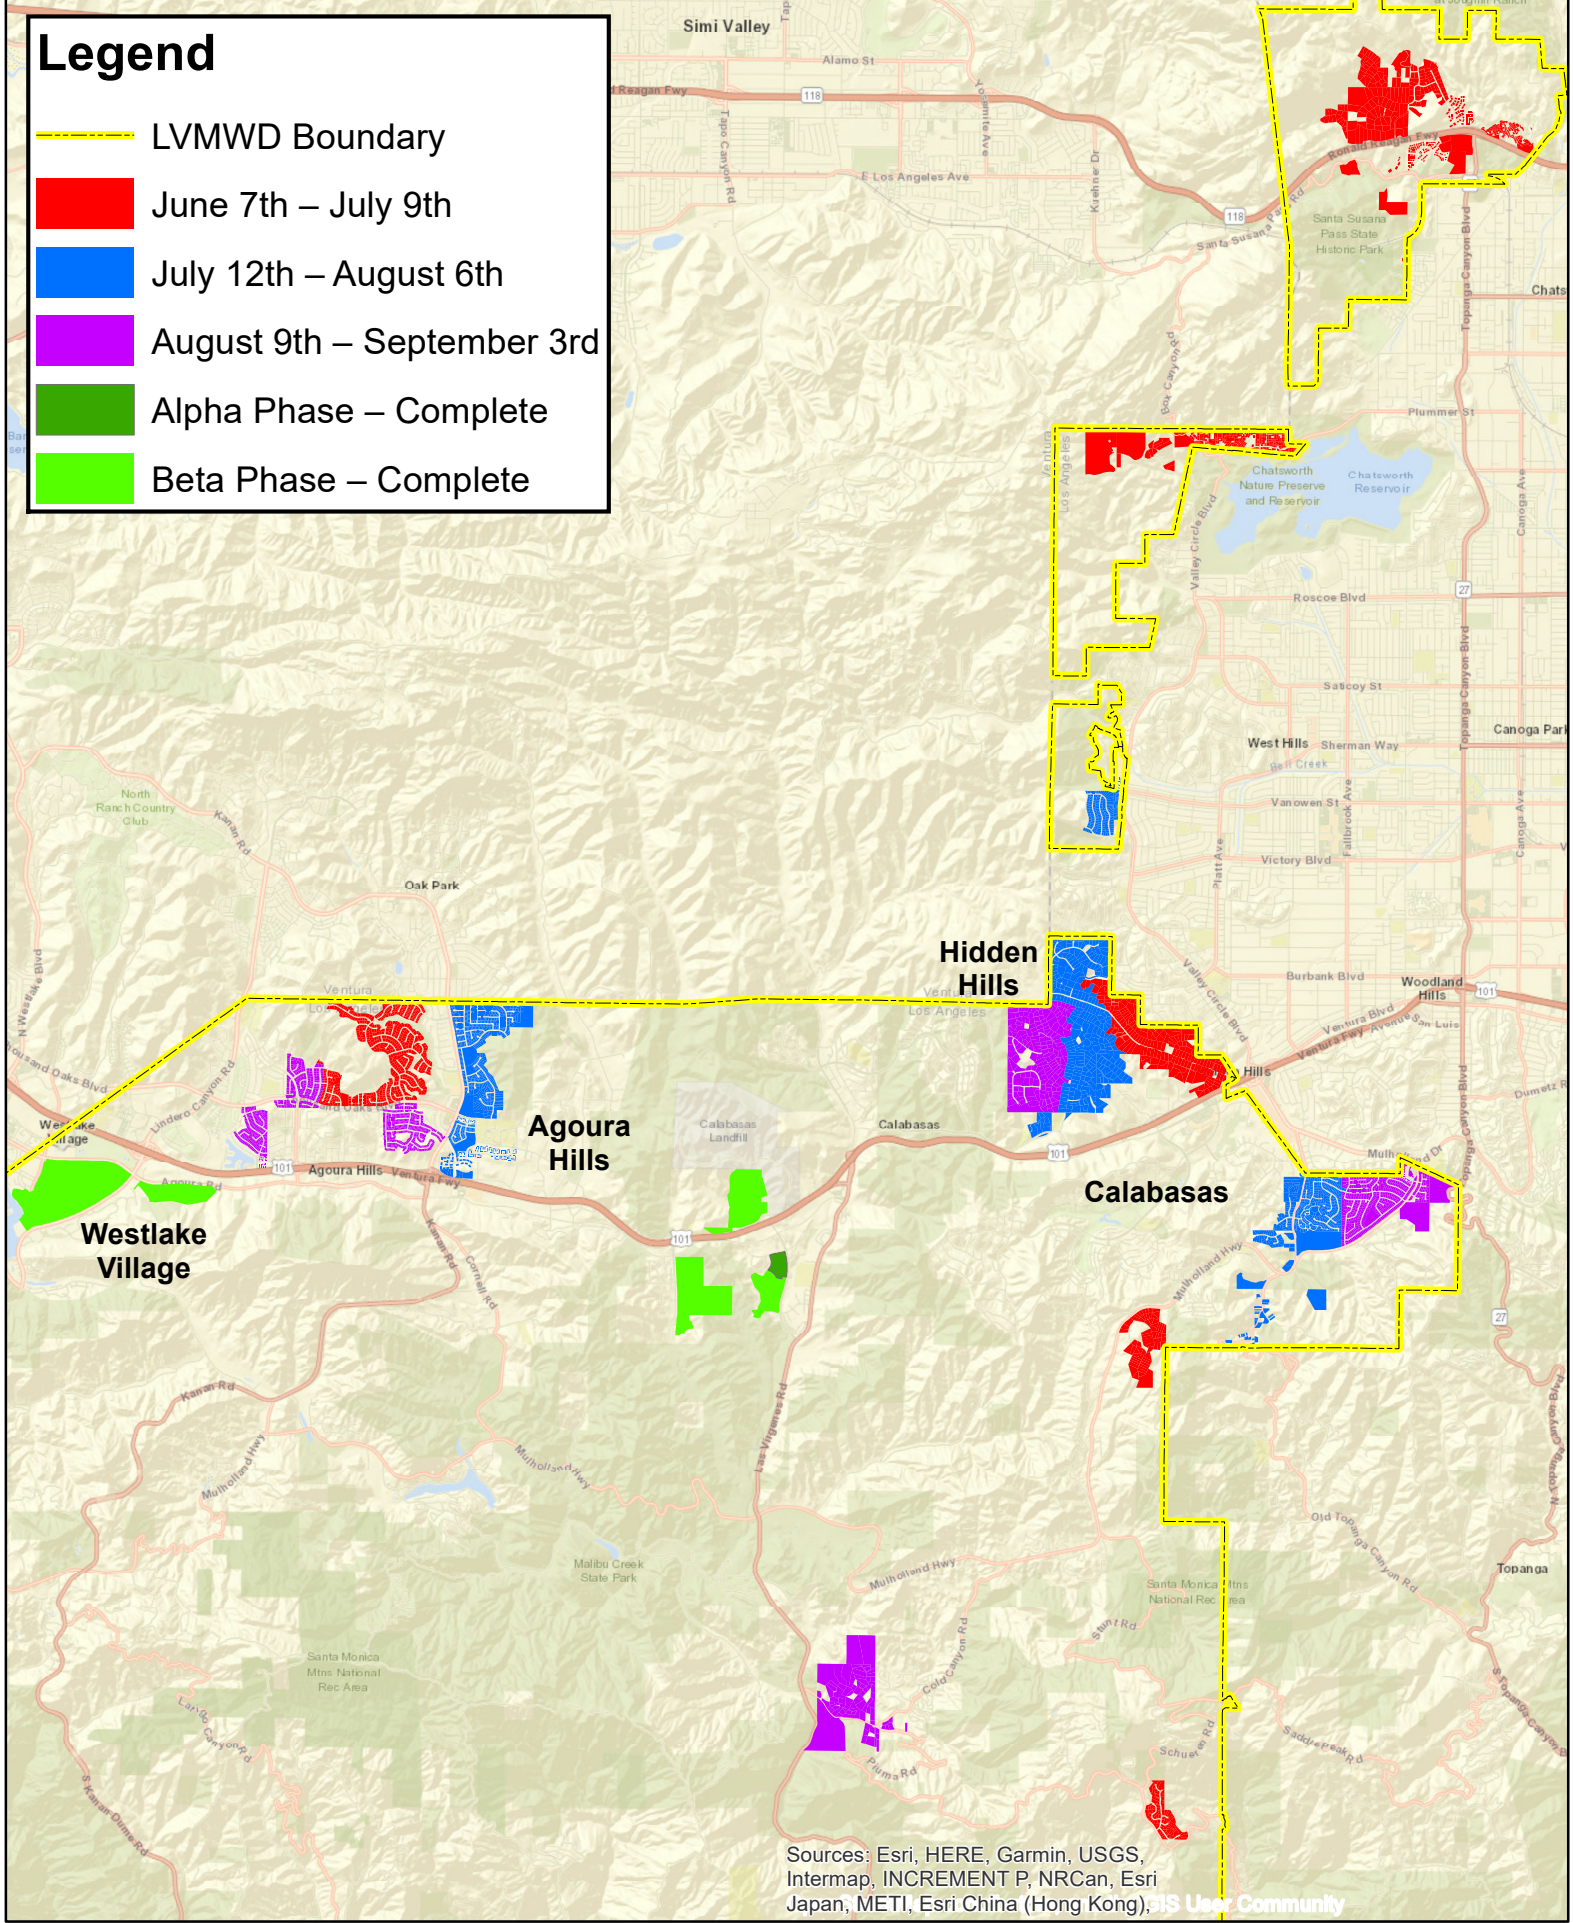

Legend

-  LVMWD Boundary
-  June 7th – July 9th
-  July 12th – August 6th
-  August 9th – September 3rd
-  Alpha Phase – Complete
-  Beta Phase – Complete

Sources: Esri, HERE, Garmin, USGS, Intermap, INCREMENT P, NRCan, Esri Japan, METI, Esri China (Hong Kong), [JIS User Community](#)

AMI Meter Installation June - August